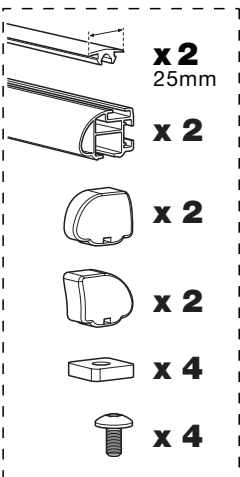

RAPID FIXPOINT XT

3010
1270-1-3010

Follow me...

1

2

x 1

x 1

x 4

x 1

5mm

6 Nm

3

40 mm  x 4

 x 4

 x 1

 x 1 5mm

5

x 1 5mm

x 4

6